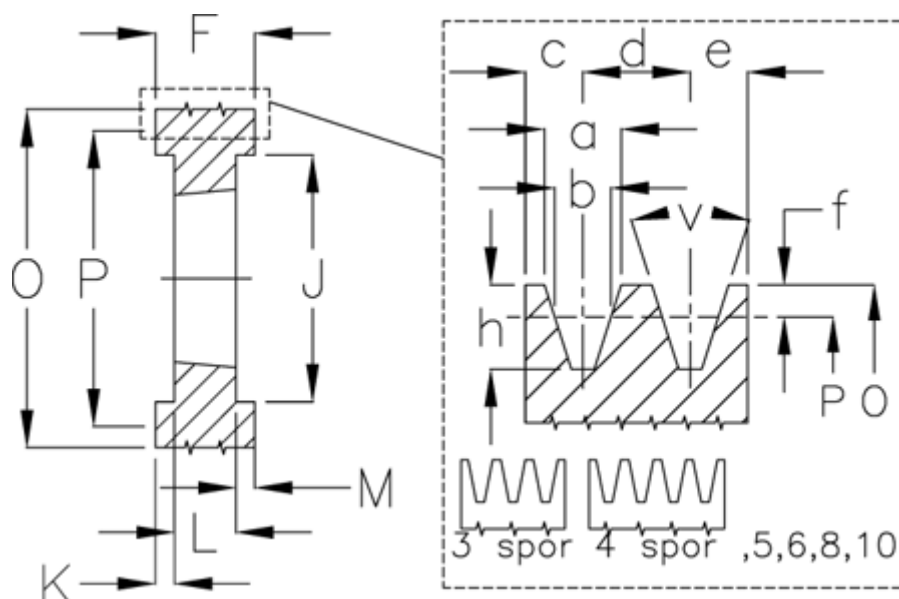

Article number: 604111020008

Description: V-belt pulley SPB 200/8 TL3535

## Measures

a	= 16.3	For bush	= 3535	O	= 207.0
b	= 14.0	h	= 17.5	P	= 200
Bush $\zeta$ max	= 90	J	= 157	Type	= SPB
c	= 12.5	K	= 34,5	v	= 38 degrees
d	= 19.0	L	= 89		
e	= 12.5	m	= 34.5		
f	= 3.5	N	= -		
F	= 158	Number of ribs	= 8		